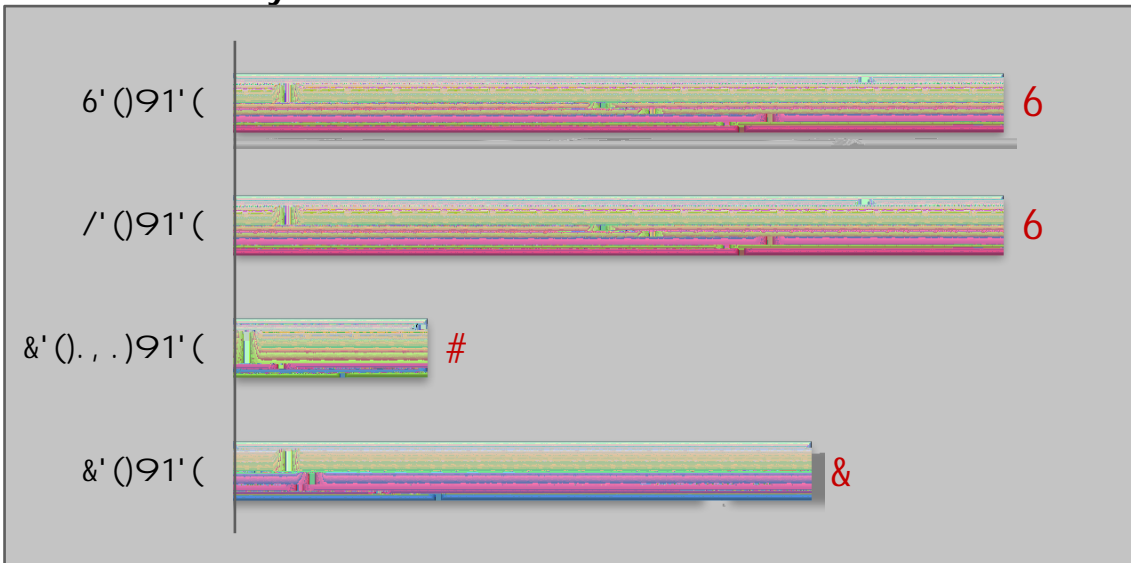

Math Failures by Grade Level