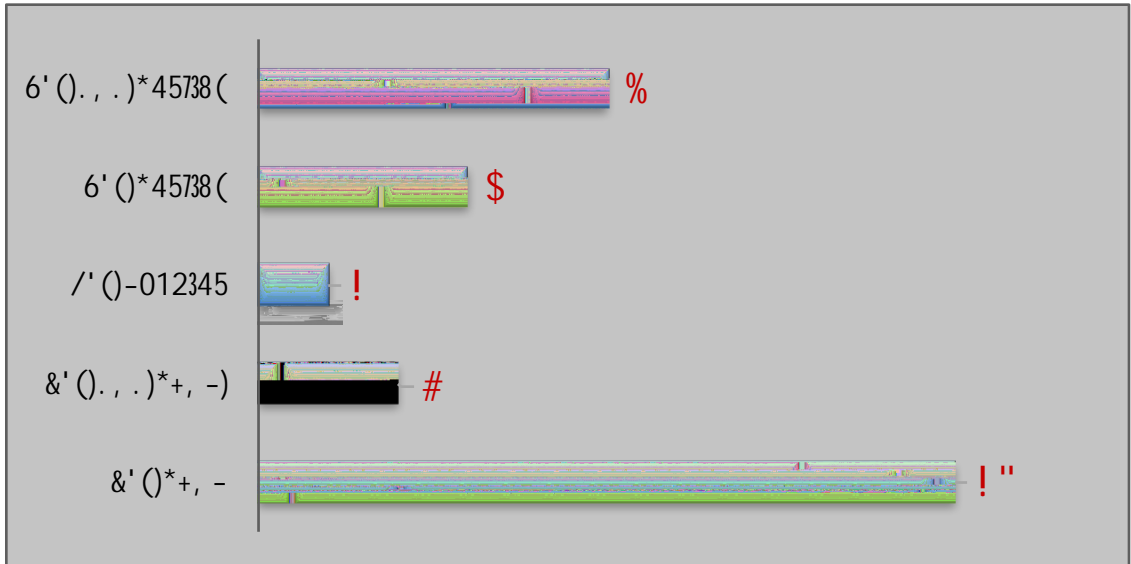

3rd Six Weeks Dashboard- 2016-2017

Attendance Information for SMS				
Percentage Present	6th	7th	8th	Average
2016-2017	97.3%	97.3%	96.9%	%
	%	%	%	%
	%	%	%	%
	%	%	%	%
	%	%	%	%

Total number of tardies for the 3rd six weeks- 185

English/Reading Failures by Grade Level